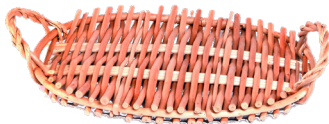

Oval Cheese Platter
Cat no: **DH018** Price: **£3.80**
Full Buff Willow with Willow ear handles
320x270x60mm