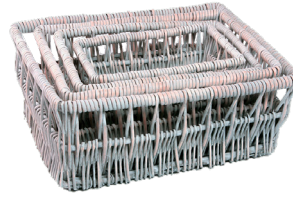

# Packing Range

Measurements Length (left to right) x Width (front to back) x Height/ Handle Height.

**Paper Rope Tray Square Grey**

Cat no: **DH096** Price: **£2.00**  
Paper Rope on metal frame  
270x270x80mm  
Base 230x230

**Dyed Grey Willow Square Tray**

Cat no: **DH055** Price: **£2.00**  
Grey dyed full buff willow borders  
with wood weave sides and base  
270x270x60mm Base 230x230

**Provence Open Weave Set of 4**

Cat no: **PR036** Price: **£23.50**  
Mini: 260x160x80mm  
Small: 310x210x110mm  
Med: 360x260x120mm  
Lge: 420x330x140mm