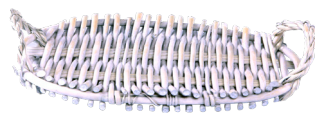

Oval Cheese Platter Provence finish
Cat no: **DH018P** Price: **£3.80**
Full Buff Willow with White Wash finish with willow ear handles
320x270x60mm